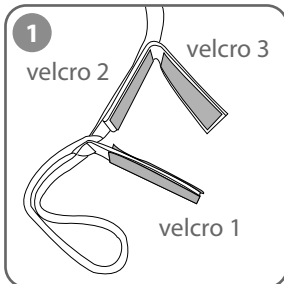

Seat Attachment Instruction

How to Adjust the Seat

⊙ Front Straps

Pull the straps to adjust the side of the seat.

⊙ Lower Back Straps

Pull the straps to bring the lower back of the seat to the desired position on the kayak.

⊙ Upper Back Straps

Pull the straps to adjust the angle of the upper back.

⊙ How to Attach the Seat to the Kayak

1 unfold velcro

2 put the loop through the eyelid

3 loop velcro 1, and then attach velcro 1 to velcro 2

4 attach velcro 3 to velcro 1