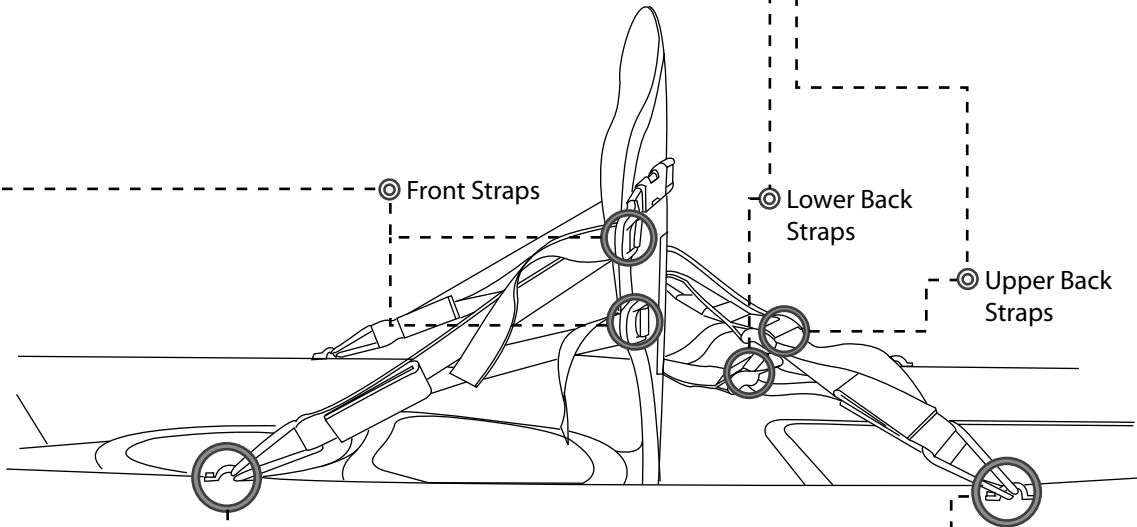

Seat Attachment Instruction

How to Adjust the Seat

⊙ Front Straps

Pull the straps to adjust the side of the seat.

⊙ Lower Back Straps

Pull the straps to bring the lower back of the seat to the desired position on the kayak.

⊙ Upper Back Straps

Pull the straps to adjust the angle of the upper back.

⊙ How to Attach the Seat to the Kayak

1 unfold velcro

2 put the loop through the eyelid

3 loop velcro 1, and then attach velcro 1 to velcro 2

4 attach velcro 3 to velcro 1