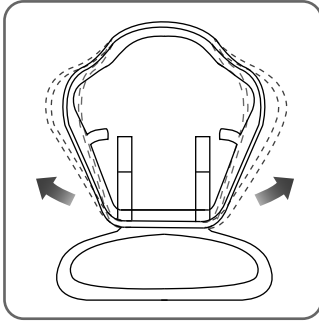

Seat Attachment Instruction

How to Adjust the Seat

⊙ Front Straps

Pull the straps to adjust the side of the seat.

⊙ Lower Back Straps

Pull the straps to bring the lower back of the seat to the desired position on the kayak.

⊙ Upper Back Straps

Pull the straps to adjust the angle of the upper back.

⊙ How to Attach the Seat to the Kayak

1 unfold velcro

2 put the loop through the eyelid

3 loop velcro 1, and then attach velcro 1 to velcro 2