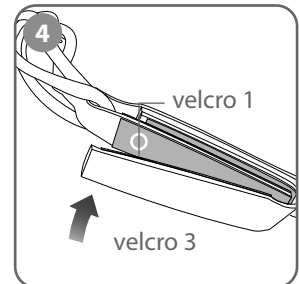

Seat Attachment Instruction

How to Adjust the Seat

⊙ Front Straps

Pull the straps to adjust the side of the seat.

⊙ Lower Back Straps

Pull the straps to bring the lower back of the seat to the desired position on the kayak.

⊙ Upper Back Straps

Pull the straps to adjust the angle of the upper back.

⊙ How to Attach the Seat to the Kayak

1 unfold velcro

2 put the loop through the eyelid

3 loop velcro 1, and then attach velcro 1 to velcro 2

4 attach velcro 3 to velcro 1