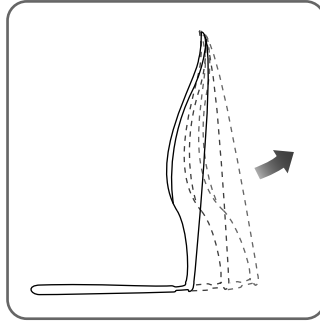

Seat Attachment Instruction

How to Adjust the Seat

⊙ Front Straps

Pull the straps to adjust the side of the seat.

⊙ Lower Back Straps

Pull the straps to bring the lower back of the seat to the desired position on the kayak.

⊙ Upper Back Straps

Pull the straps to adjust the angle of the upper back.

⊙ How to Attach the Seat to the Kayak

1 unfold velcro

2 put the loop through the eyelid

3 loop velcro 1, and then attach velcro 1 to velcro 2

4 attach velcro 3 to velcro 1