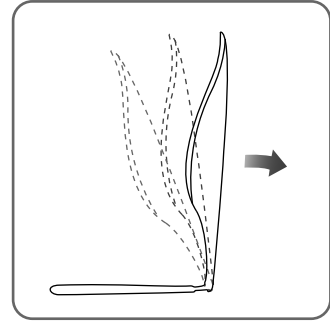

Seat Attachment Instruction

How to Adjust the Seat

⊙ Front Straps

Pull the straps to adjust the side of the seat.

⊙ Lower Back Straps

Pull the straps to bring the lower back of the seat to the desired position on the kayak.

⊙ Upper Back Straps

Pull the straps to adjust the angle of the upper back.

⊙ How to Attach the Seat to the Kayak

1 unfold velcro

2 put the loop through the eyelid

3 loop velcro 1, and then attach velcro 1 to velcro 2