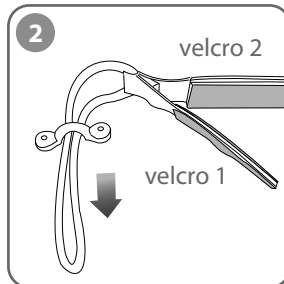

Seat Attachment Instruction

How to Adjust the Seat

⊙ Front Straps

Pull the straps to adjust the side of the seat.

⊙ Lower Back Straps

Pull the straps to bring the lower back of the seat to the desired position on the kayak.

⊙ Upper Back Straps

Pull the straps to adjust the angle of the upper back.

⊙ How to Attach the Seat to the Kayak

1 unfold velcro

2 put the loop through the eyelid

3 loop velcro 1, and then attach velcro 1 to velcro 2

4 attach velcro 3 to velcro 1