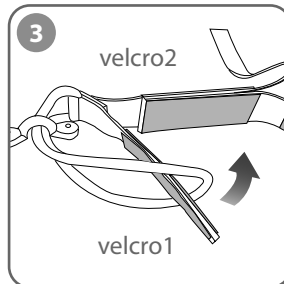

Seat Attachment Instruction

How to Adjust the Seat

⊙ Front Straps

Pull the straps to adjust the side of the seat.

⊙ Lower Back Straps

Pull the straps to bring the lower back of the seat to the desired position on the kayak.

⊙ Upper Back Straps

Pull the straps to adjust the angle of the upper back.

⊙ How to Attach the Seat to the Kayak

1 unfold velcro

2 put the loop through the eyelid

3 loop velcro 1, and then attach velcro 1 to velcro 2

4 attach velcro 3 to velcro 1